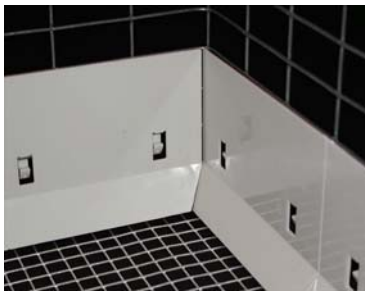

### E-Z Brand Plastic Urine Guards

These highly versatile plastic panels are 4" high by 12" long, with molded tabs for secure attachment. Each easily can be split into two, 6" panels by breaking it along the fabricated indentation. This allows for the creation of custom linear lengths of any multiple of 6". Shipping weight 1 3/4 lbs / doz.