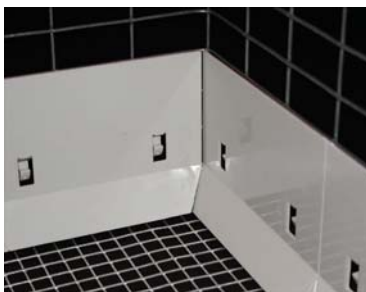

Light Gray Color
Two Models Available
Shipping wt. 4 lbs / 100

Z265

Model shown above, with snap-on tabs for attachment

2 3/4" H x 3 3/4" L

Stock No. Z265\$0.41 ea
.....100-299 @ \$0.37ea.....300+ @ \$0.35 ea

Model attached with 1/2" cage ring (sold separately)

3" H x 5" L

Stock No. Z266\$0.55 ea
.....100-299 @ \$0.50 ea300+ @ \$0.48 ea

E-Z Brand Plastic Urine Guards

These highly versatile plastic panels are 4" high by 12" long, with molded tabs for secure attachment. Each easily can be split into two, 6" panels by breaking it along the fabricated indentation. This allows for the creation of custom linear lengths of any multiple of 6". Shipping weight 1 1/4 lbs / doz.

Z100

Stock No. Z100\$1.20 ea.
.....50-99 @ \$1.13 ea 100+ @ \$1.00 ea.

For metal urine guards, see Page 18

Slotted Plastic E-Z Floor Mats

Reduces stress on foot pads!
Slotted design keeps the mat clean. Molded tabs hook into floor wire to secure the panel. Size 10" X 14 1/2". Available in 2 colors. Shipping wt. 5 lbs / doz. (Note: 14 1/2" length makes it unusable with 1" x 1" floors, as the tabs will not secure under one of the cross wires in the cage floor.)