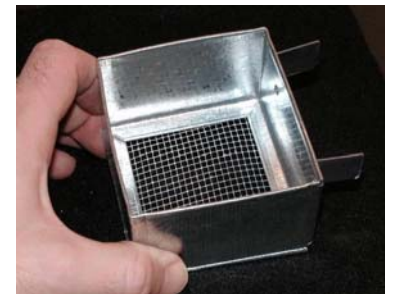

Stock No. F084\$13.50 ea.

.....12-47 @ \$11.98 ea.

..... 48 + @ \$11.45 ea.

"SUPER" FEEDER

-All metal (26 ga.) construction

-Great for carriers and cages

-Great for animals with large heads

-Easily fastens with 22-ga. tab

Size	Stock No.	Price Each			Shipping Wt. per Doz.
		1-11	12-59	60 +	
3" X 3" X 2 1/4"	F003	\$2.80	\$2.60	\$2.44	4 lbs.
3" X 5" X 2 1/4"	F004	\$3.10	\$2.93	\$2.75	6 lbs.

F003

CREEP FEEDERS FOR RABBITS

For feeding a special creep feed to the litter to step up production and weight gain. Feeder has 6 holes. Fastens inside cage and you feed into a sliding tray from the outside. The doe can't get into the holes and eat the specially prepared feed for her litter. Shipping wt. 2 lbs.

Stock No. FCF1.....\$9.90 ea.

.....12 or more @ \$9.35 ea.

HAY RACKS

Attach to outside of cage. Each rack easily is filled without having to open the cage.

F531

FH80

FH75

Model				Price Each		Ship. Wt. (lbs)
Constr.	W	H	Stock No.	1-11	12 +	
Galv. metal	11 1/2"	8 1/2"	F531	\$4.50	\$4.35	1 1/2
Galv. metal	8"	9"	FH80	\$4.30	\$4.05	1 1/4
Plastic	9"	4 1/2"	FH75	\$2.20	\$1.90	1/4